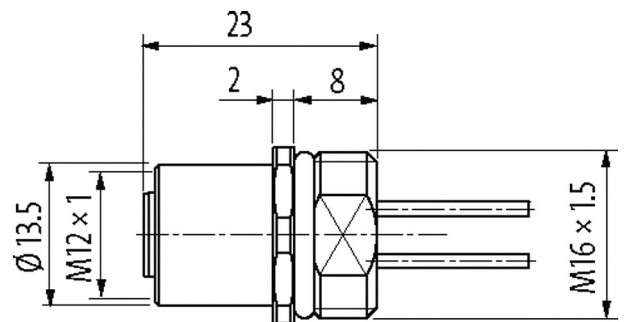

**M12 FEMALE FLANGE PLUG A CODED FRONT MOUNT**

PP-wires 8x0,25 1m

Flange female  
M12, 8-pole  
Front mounting  
with multi-strand wire**Illustration**

Female

Product may differ from Image

**Approvals**

**Form**

Form 17181

**Cables**

Cable number	973
No./diameter of wires	8 × 0.25 mm <sup>2</sup>
Wire isolation	PUR (wh, br, gn, ye, gr, pk, bl, rd)
Outer Ø	1.25 mm ±5%
Bend radius (fixed)	10 × outer Ø
Temperature range (fixed)	-40...+90 °C
Temperature range (mobile)	-25...+90 °C

**Technical Data**

Operating voltage	max. 30 V AC/DC
Rated surge voltage	0.8 kV
Operating current per contact	max. 2 A
Locking of ports	Screw thread (M12×1 mm) recommended torque 0.6 Nm, self-securing
Protection	IP67 inserted and tightened (EN 60529)
Protection NEMA	3, 4, 6P (UL 50E)

**General data**

Temperature range -25...+85 °C

**Commercial data**

country of origin	DE
customs tariff number	85444290
EAN	4048879295109
eClass	27279220
Packaging unit	1

**Sketch**

Product may differ from image