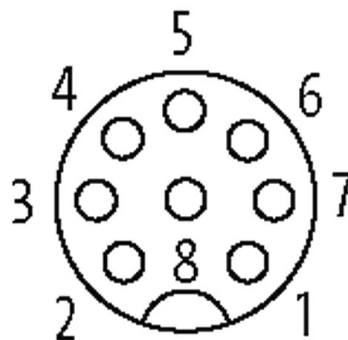

**M12 FEMALE FLANGE PLUG A CODED FRONT MOUNT**

PP-wires 8x0,25 1m

Flange female  
M12, 8-pole  
Front mounting  
with multi-strand wire**Illustration**

Female

Product may differ from Image

**Approvals**

**Form**

Form 17181

**Cables**

Cable number	973
No./diameter of wires	8 × 0.25 mm <sup>2</sup>
Wire isolation	PUR (wh, br, gn, ye, gr, pk, bl, rd)
Outer Ø	1.25 mm ±5%
Bend radius (fixed)	10 × outer Ø
Temperature range (fixed)	-40...+90 °C
Temperature range (mobile)	-25...+90 °C

**Technical Data**

Operating voltage	max. 30 V AC/DC
Rated surge voltage	0.8 kV
Operating current per contact	max. 2 A
Locking of ports	Screw thread (M12×1 mm) recommended torque 0.6 Nm, self-securing
Protection	IP67 inserted and tightened (EN 60529)
Protection NEMA	3, 4, 6P (UL 50E)

**General data**

Temperature range -25...+85 °C

**Commercial data**

country of origin	DE
customs tariff number	85444290
EAN	4048879295109
eClass	27279220
Packaging unit	1

**Sketch**

Product may differ from image