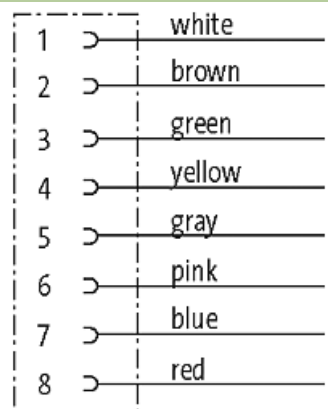

Form

Form 17181

Cables

Cable number	973
No./diameter of wires	8 × 0.25 mm²
Wire isolation	PUR (wh, br, gn, ye, gr, pk, bl, rd)
Outer Ø	1.25 mm ±5%
Bend radius (fixed)	10 × outer Ø
Temperature range (fixed)	-40...+90 °C
Temperature range (mobile)	-25...+90 °C

Technical Data

Operating voltage	max. 30 V AC/DC
Rated surge voltage	0.8 kV
Operating current per contact	max. 2 A
Locking of ports	Screw thread (M12×1 mm) recommended torque 0.6 Nm, self-securing
Protection	IP67 inserted and tightened (EN 60529)
Protection NEMA	3, 4, 6P (UL 50E)

General data

Temperature range -25...+85 °C

Commercial data

country of origin	DE
customs tariff number	85444290
EAN	4048879295109
eClass	27279220
Packaging unit	1

Sketch

Product may differ from image